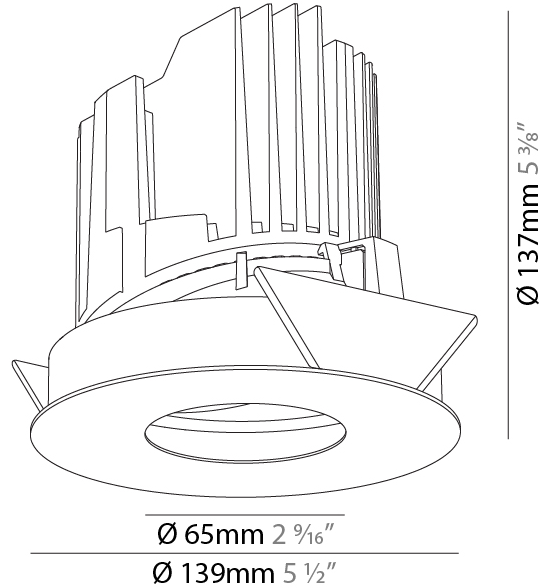

Series: Bioniq
Subseries: Bioniq Round Wallwash
Brand: Prolicht
Division: Architectural
Mounting Type: Recessed
Mounting Location: Ceiling
Subcategory: Downlight

PHYSICAL

Shape: Round
Diameter (mm): 139
Diameter (in): 5 1/2
Height (mm): 137
Height (in): 5 3/8
Ceiling Thickness (mm): 10 / 12.5 / 15 / 25
Ceiling Thickness (in): 3/8 or 1/2 or 9/16
Min. Recessing Depth (mm): 150
Min. Recessing Depth (in): 5 7/8
Light Distribution: Adjustable / Asymmetric
Weight (kg): 0.865
Weight (lbs): 1.9
Fixture Finish: SSR / BKV / CWI / CRY / HAB / UFT / ITA / RUA / FTG / MYG / LOD / PUS / FRO / FUP / KIA / POP / BLS / SPG / MEY / GOH / GUM / CHC / COM / ABZ / JAG / OBR / MOS / ROR
Fixture Material: Aluminum Die Cast
Cut-out Measurements: 130mm / 5 1/8"

ELECTRICAL

Lamp Type: LED (Zhaga Standard)
Input Wattage (W): 28.6
Total Output Wattage (W): 26
Dimming: Tri-Mode (Non-Dimming and Phase Dimming (120Vac only) and 0-10V Dimming)
Driver Included: No
Driver Location: Recessed Housing
Driver Type: Constant Current - Universal
Housing: See components
Input Voltage (V): 120 - 277
Constant Current (MA): 700

LED

Number of LEDs: 1
Color Temperature (°K): 2700 / 3000 / 3500 / 4000
Max. Delivered Lumen (lm): 1890 / 1930 / 2028 / 2070
Nominal Lumen (lm): 3210 / 3290 / 3459 / 3530
CRI: >90 CRI
Lamp Life (hrs): 50000

OPTICAL

Reflector: 20 / 25 / 40
Adjustability: Fixed

RATINGS AND CERTIFICATIONS

Certified By: Certified for North American Standards
IP rating: IP20

Ø 65mm 2 5/16"

Ø 139mm 5 1/2"